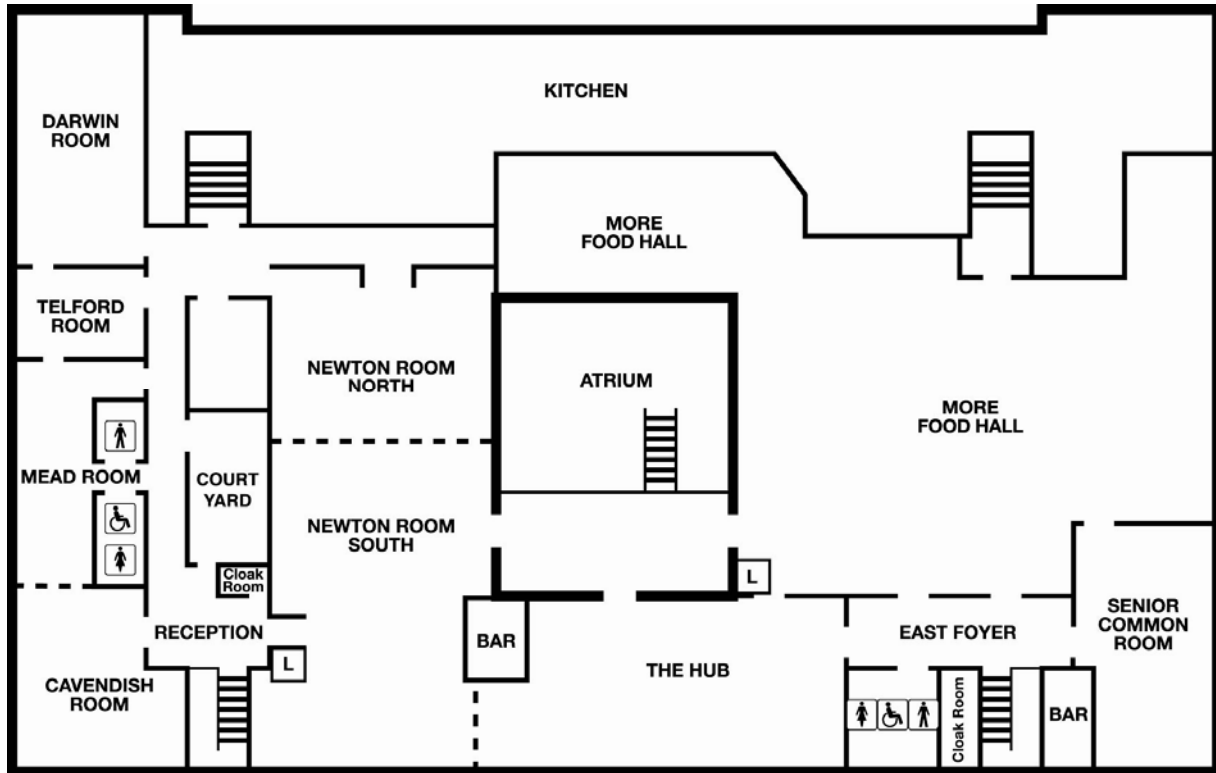

## Hamilton Suite

Hospitality Rooms	Newton Room	Cavendish Room	Mead Room	Darwin Room	Telford Room
<b>Capacities</b>					
Theatre	250	50	50	120	40
Boardroom	46	26	22	36	28
U Shape chairs only	36	30	20	32	28
U Shape tables & chairs	32	22	20	32	22
Banqueting	220	60	40	100	30
<b>Technical Specification</b>					
Flooring	Wooden	Carpet	Carpet	Carpet	Carpet
Folding Partition	Yes	Yes	Yes	No	No
Built in Screen	Yes	Yes	Yes	Yes	Yes
13-amp points	Yes	Yes	Yes	Yes	Yes
Telephone	Yes	Yes	Yes	Yes	Yes
Blackout	Yes	Yes	Yes	Yes	Yes
Whiteboards	No	No	No	No	No
Dimmers	Yes	No	No	No	No
Natural Light	Yes	Yes	Yes	Yes	Yes
Internet Access	Yes	Yes	Yes	Yes	Yes
Disabled Access	Yes	Yes	Yes	Yes	Yes
Flat Room	Yes	Yes	Yes	Yes	Yes