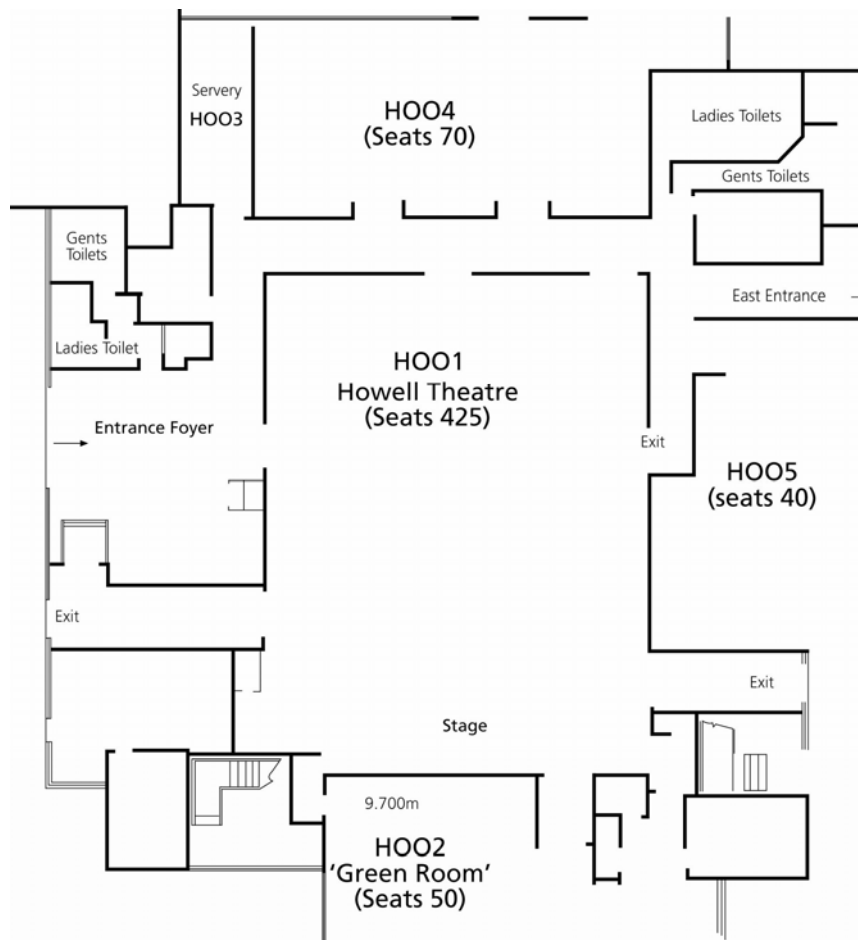

## Howell Centre

Howell Centre	Theatre H001	Seminar H002 Green Room	Seminar H004	Seminar H005
Quantities	1	1	1	1
<b>Capacity</b>				
Theatre	425	10	100	80
Boardroom		30	40	30
Classroom	425	40	90	70
<b>Technical</b>				
Built in Screen	Yes	Yes	Yes	Yes
13-amp Points	Yes	Yes	Yes	Yes
Blackout	Yes	Yes	Yes	Yes
Whiteboards	Yes	Yes	Yes	Yes
Dimmers	Yes	-	-	-
Natural Light	-	Yes	Yes	Yes
Tiered Seating	Yes	-	-	-
Flat Room	-	Yes	Yes	Yes
Built in stage	Yes	-	-	-
Foyer Reception Area	Yes	Yes	Yes	Yes
Disabled Access	Yes	Yes	Yes	Yes