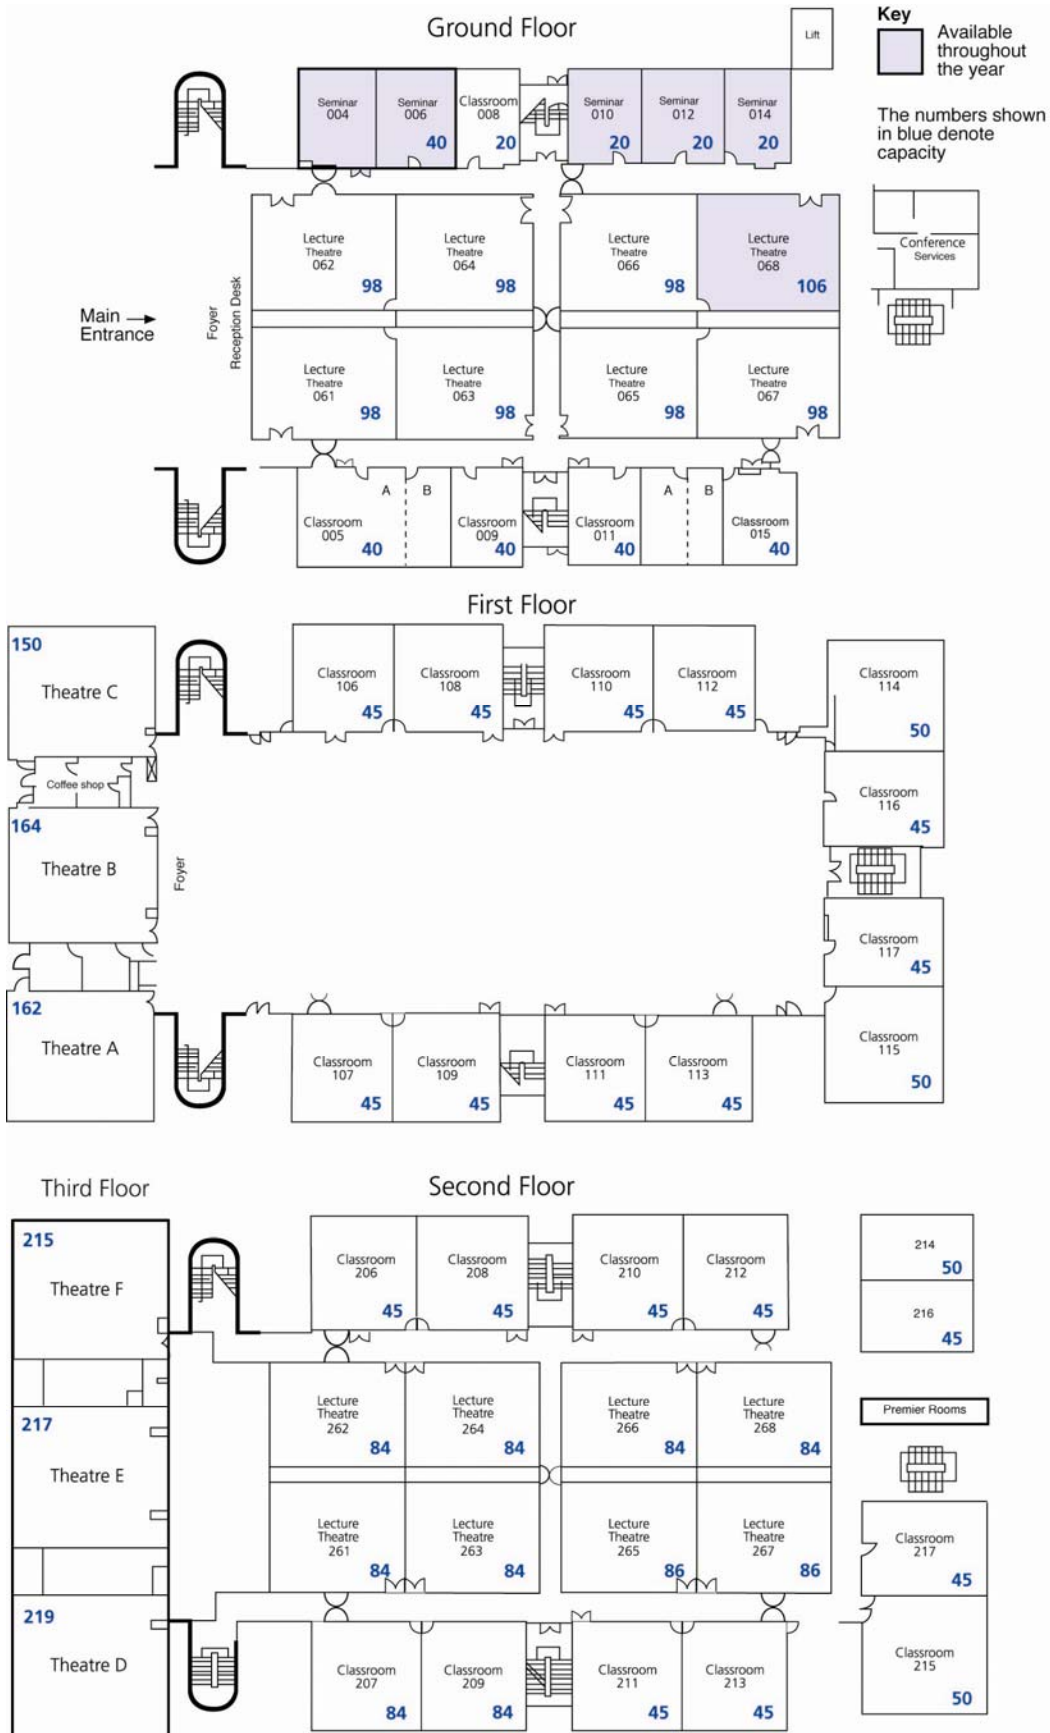

Lecture Centre

All year round rooms

Lecture Centre Conference Rooms	Theatre	Seminar Rooms	
Quantities	1 x 98 Seat	3 x 30 Seat	1 x 50 Seat
Capacity			
Theatre	98	30	50
Boardroom		15	30
Classroom	98	20	40
Technical			
Built in screen	Yes	Yes	Yes
Telephone	Yes	Yes	Yes
13-amp Points	Yes	Yes	Yes
Blackout	Yes	Yes	Yes
Whiteboards	Yes	Yes	Yes
Internet Access	Yes	No	No
Natural Light	No	Yes	Yes
Tiered Seating	Yes	No	No
Flat Space	No	Yes	Yes